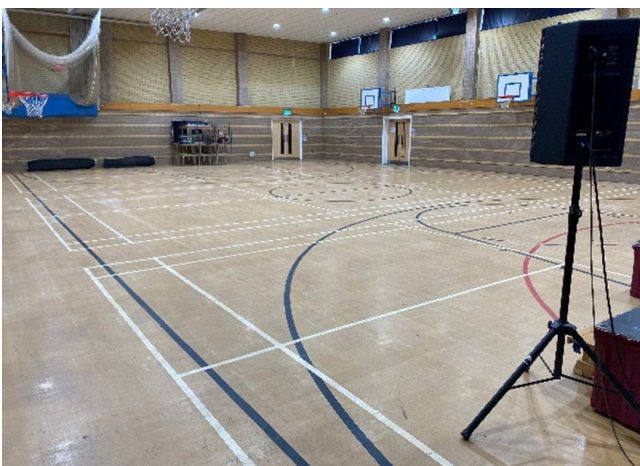

Sports Hall

The Bridget More Hall can be hired for your after-school clubs like karate, netball and dance. The space can cater to a variety of activities - just ask!

The space has two indoor cricket nets, three basketball courts and netball equipment.