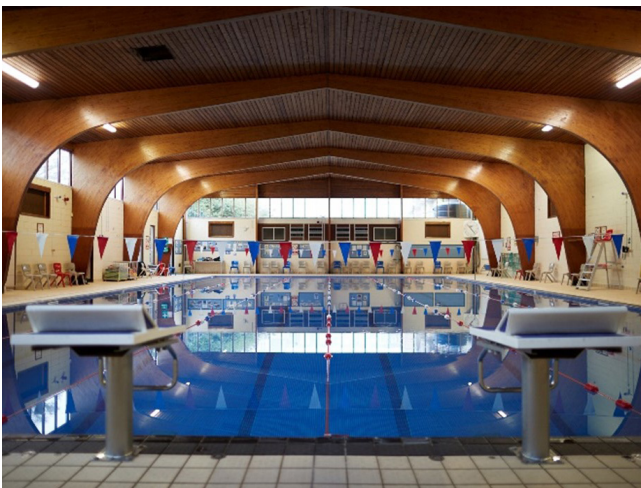

Swimming Pool

Our 25 metre Swimming Pool can be hired by external swimming clubs for training or competitions.

The pool is 1 metre deep at the shallow end with a full depth of 3.4 metres.

The pool has six lanes in total. The maximum swimming capacity is 60 people.