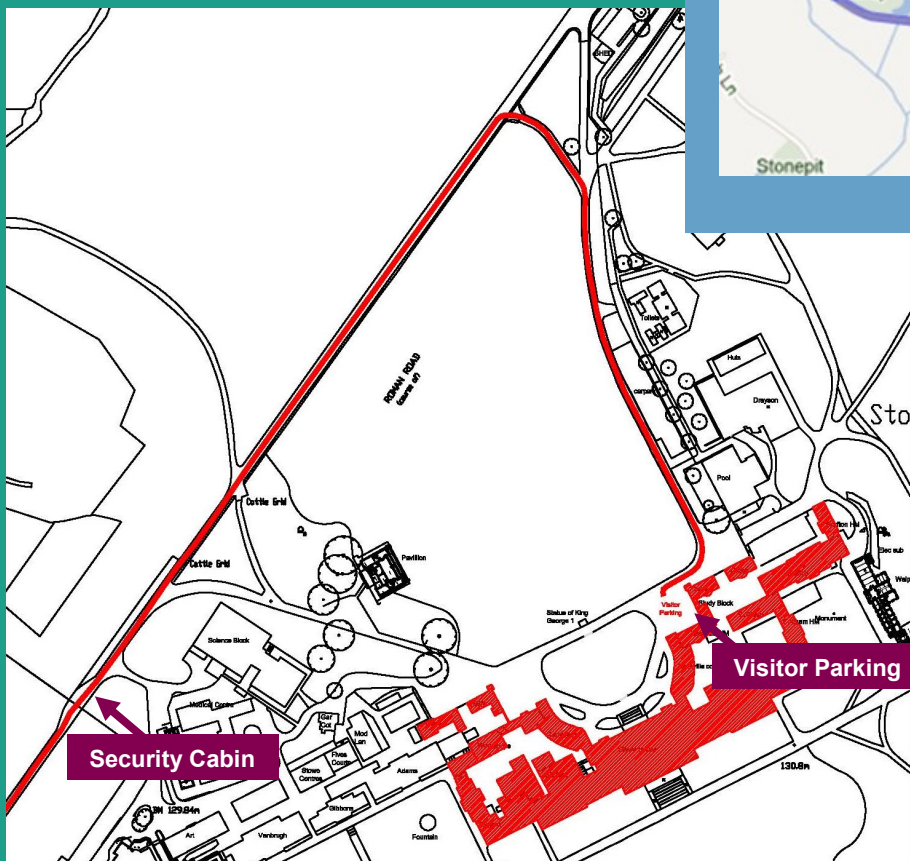

Arriving at Stowe House

As you enter site you will be stopped at the Security Cabin. If you have arranged access via this entrance they will be expecting you. Security will direct you to visitor parking.

Please enter Stowe House through the main front door. Upon entering the House you will be met by a member of the Stowe House team.