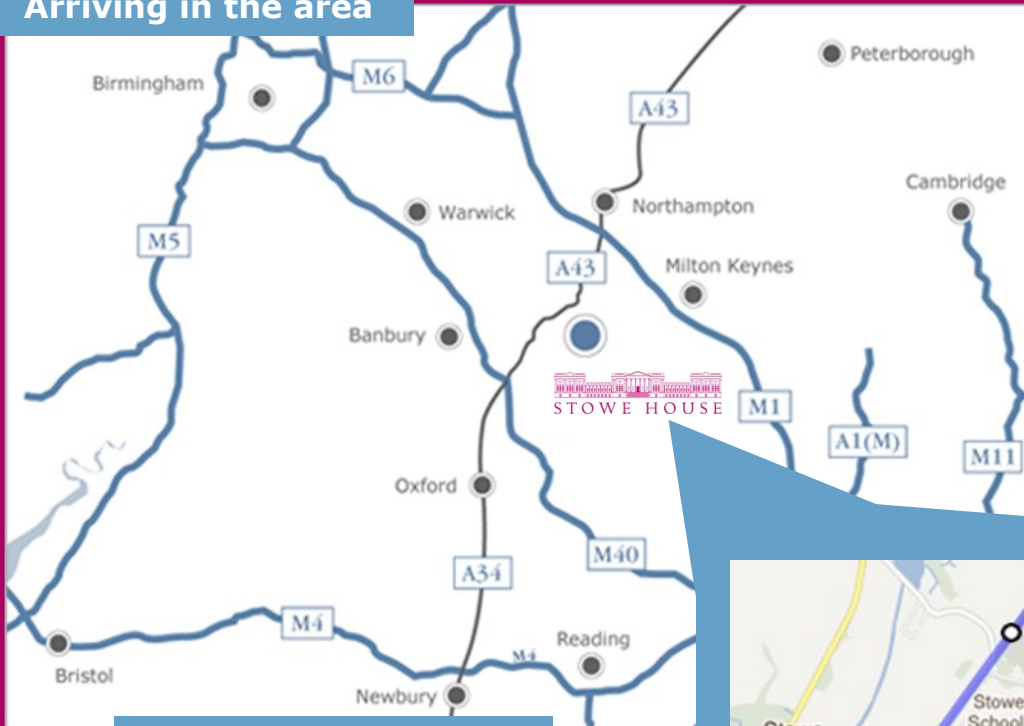

# Arriving via the Stowe School entrance to the estate

# STOWE HOUSE

## Arriving in the area

Please follow the brown signs with the oak leaf for Stowe Gardens until you arrive in the local area. As you near the Stowe Gardens entrance you will see signs for Stowe School. Please enter the site through the Stowe School site entrance, (marked B on the map below) - it is signposted Stowe School.

## Wider Estate Map

 B Stowe House Entrance (MK18 5EH)

 A National Trust New Inn Entrance (MK18 5EQ)