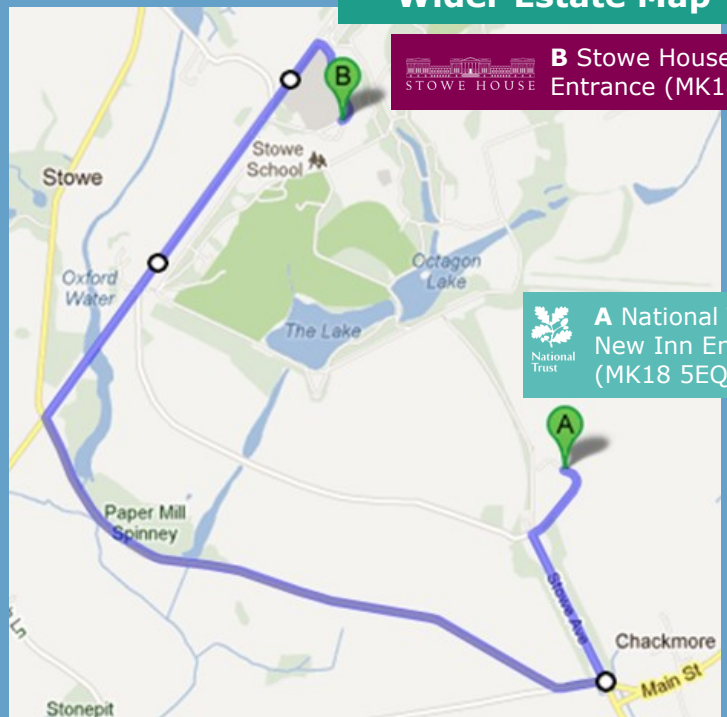

# Arriving via the Stowe School entrance to the estate

## Arriving in the area

Please follow the brown signs with the oak leaf for Stowe Gardens until you arrive in the local area. As you near the Stowe Gardens entrance you will see signs for Stowe School. Please enter the site through the Stowe School site entrance, (marked B on the map below) - it is signposted Stowe School.

## Wider Estate Map

 B Stowe House Entrance (MK18 5EH)

 A National Trust New Inn Entrance (MK18 5EQ)