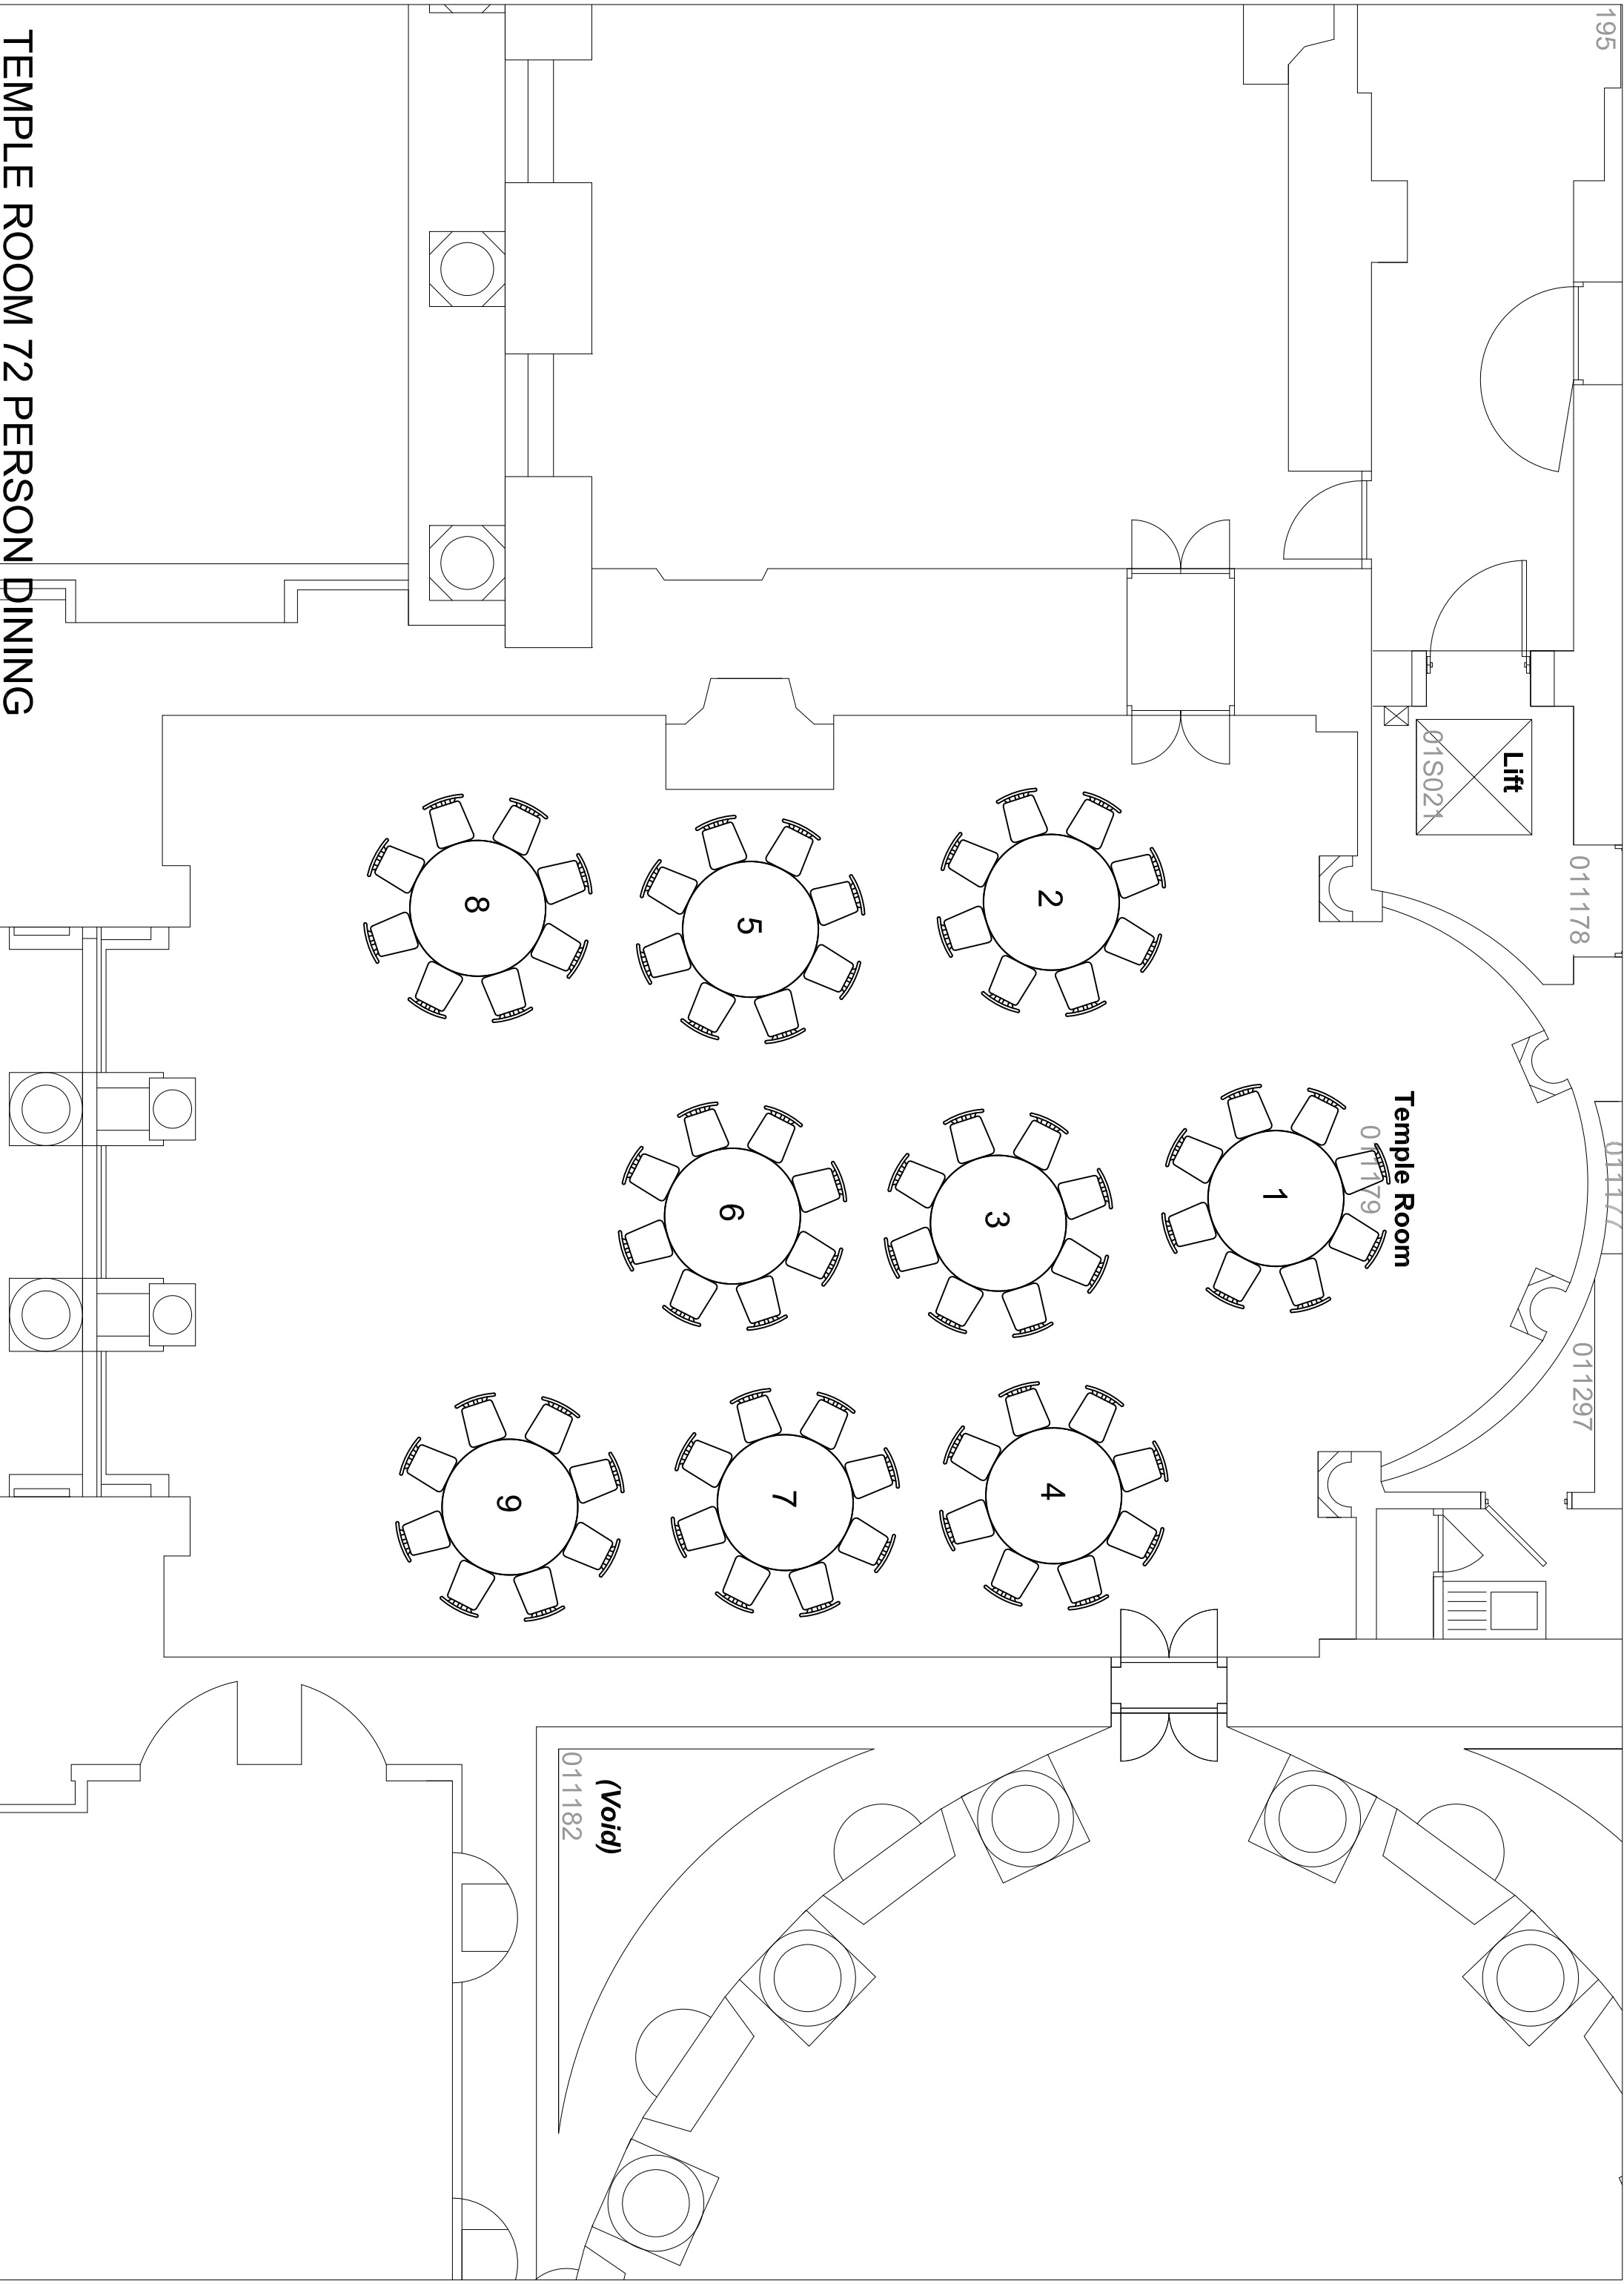

TEMPLE ROOM 72 PERSON DINING

Lift
01S021

Temple Room
011179

011178

011297

(Void)
011182

TEMPLE ROOM 80 PERSON DINING

Lift
01S021

011178

Temple Room
011179

011297

Top Table

(Void)
011182