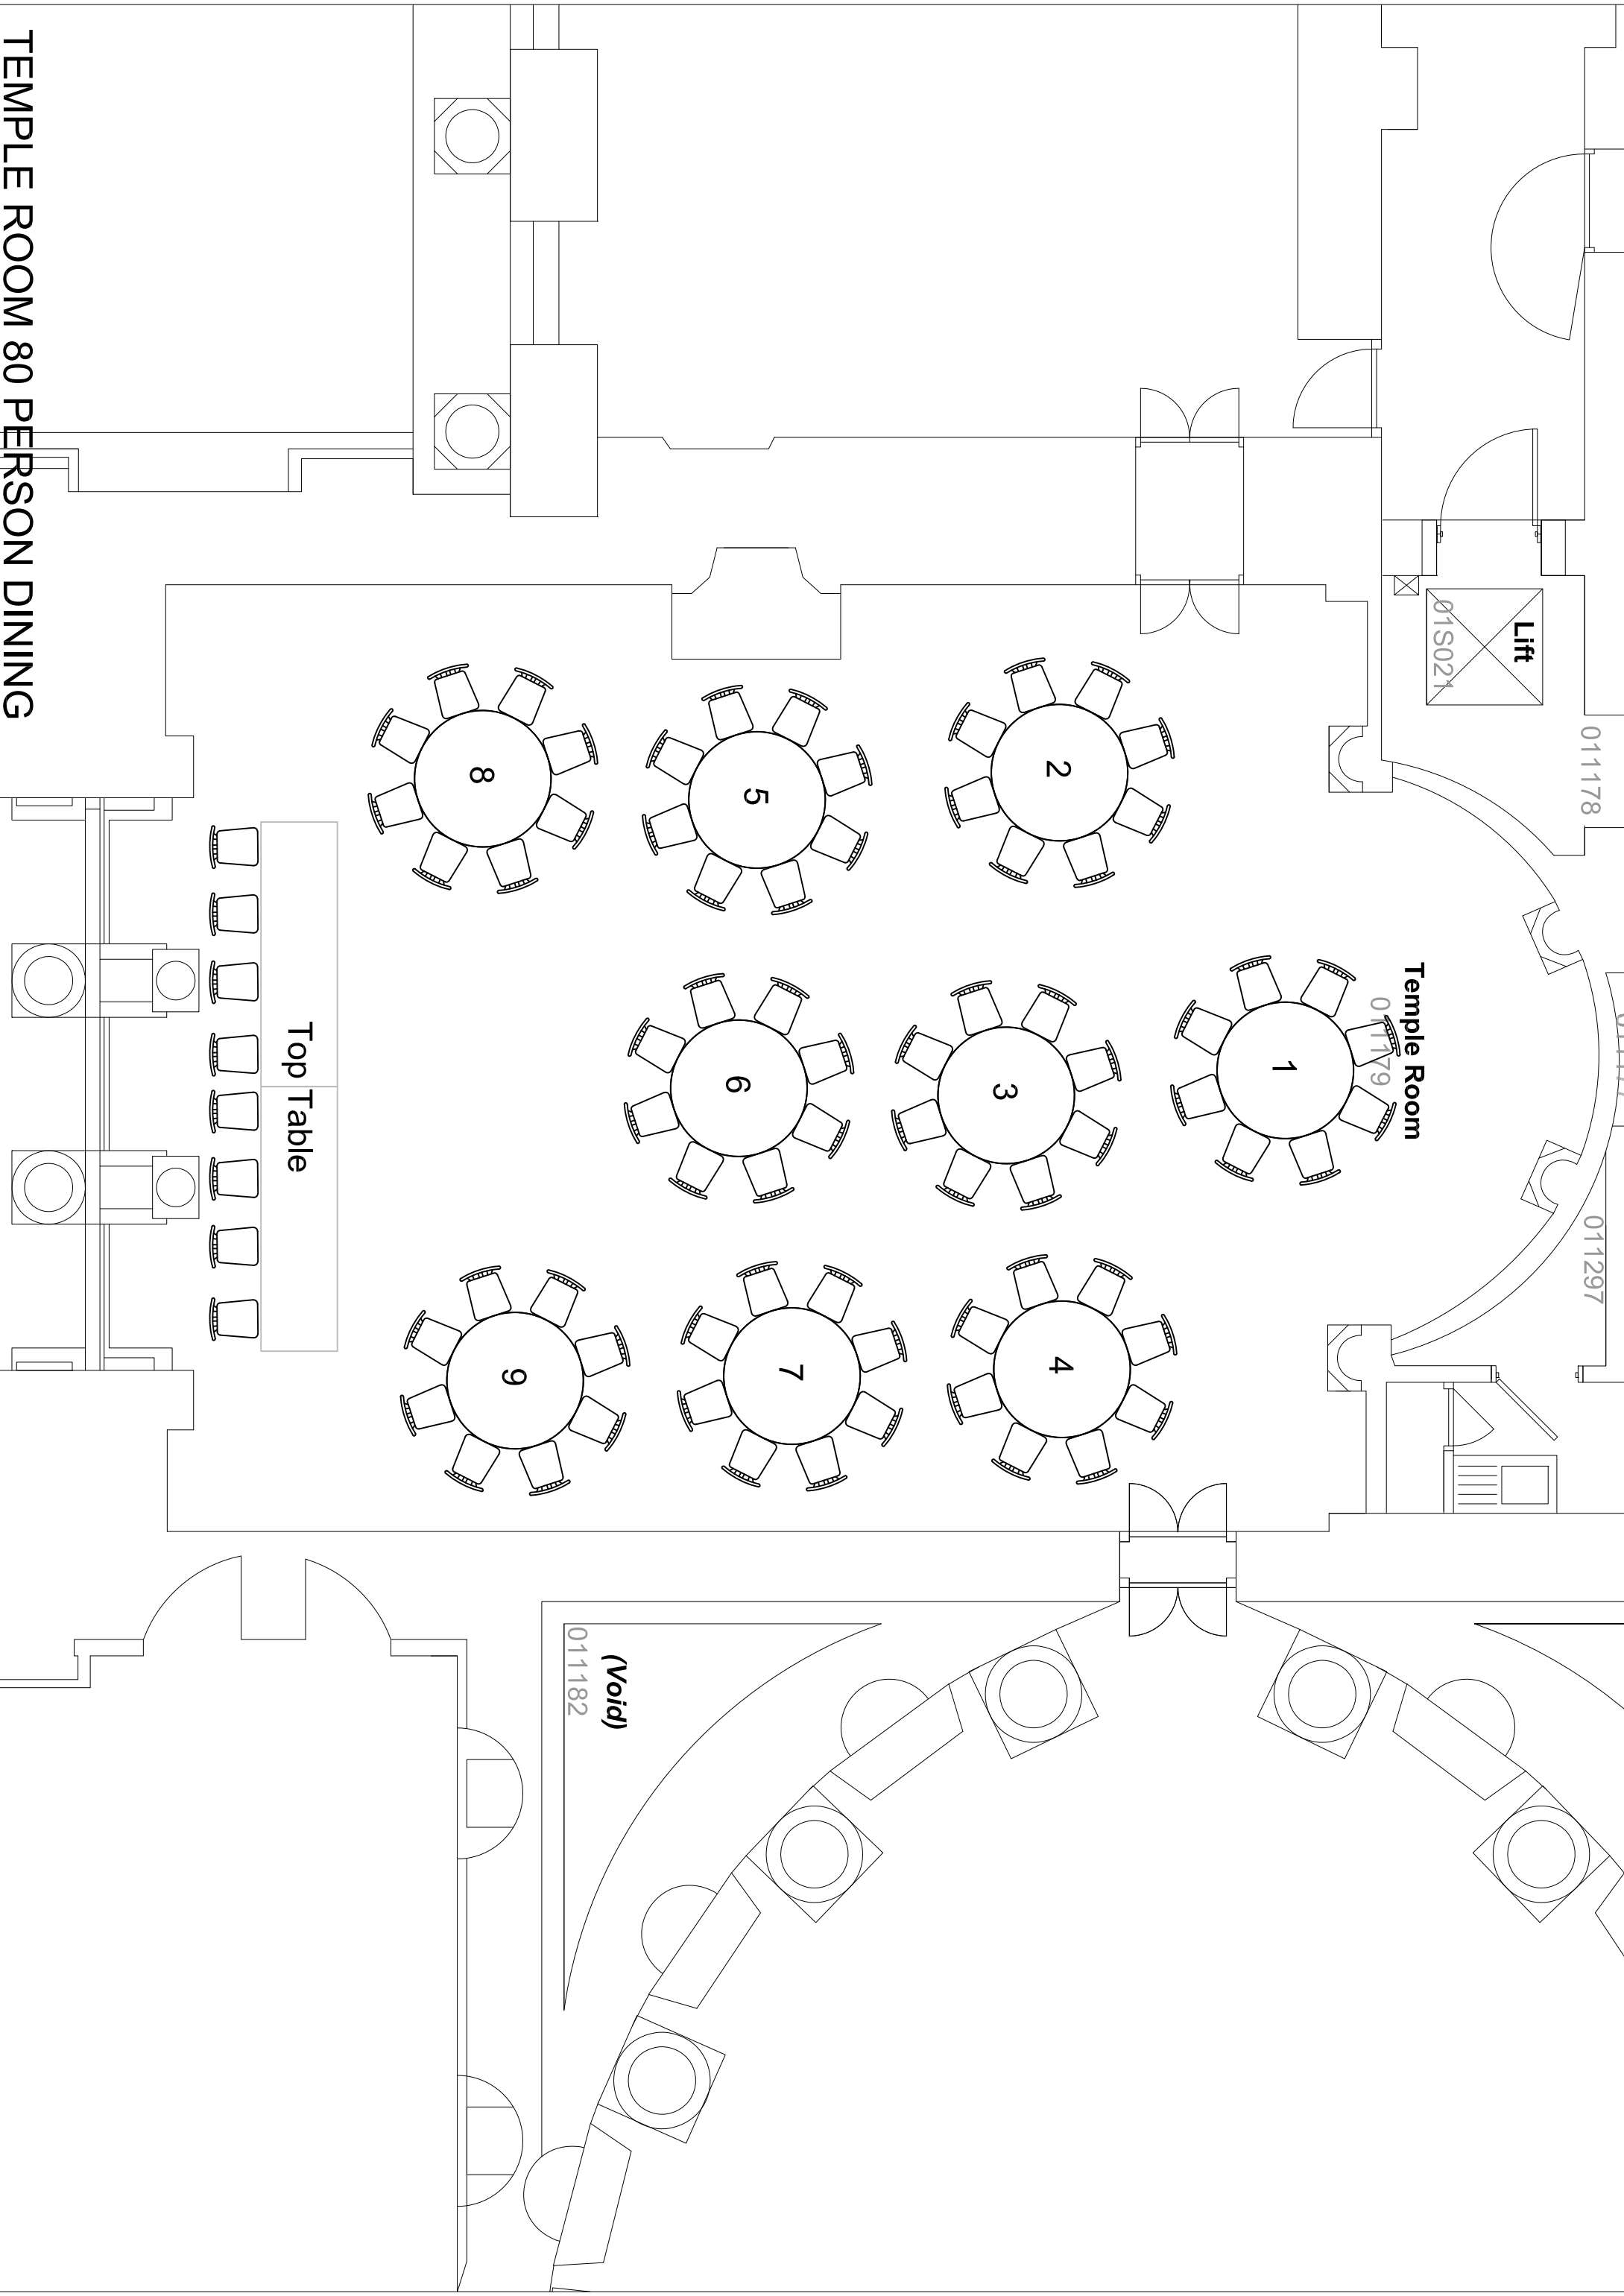

TEMPLE ROOM 72 PERSON DINING

Lift
01S021

Temple Room
011179

011178

011297

(Void)
011182

TEMPLE ROOM 80 PERSON DINING

Lift
01S021

011178

Temple Room
011179

011297

Top Table

(Void)
011182